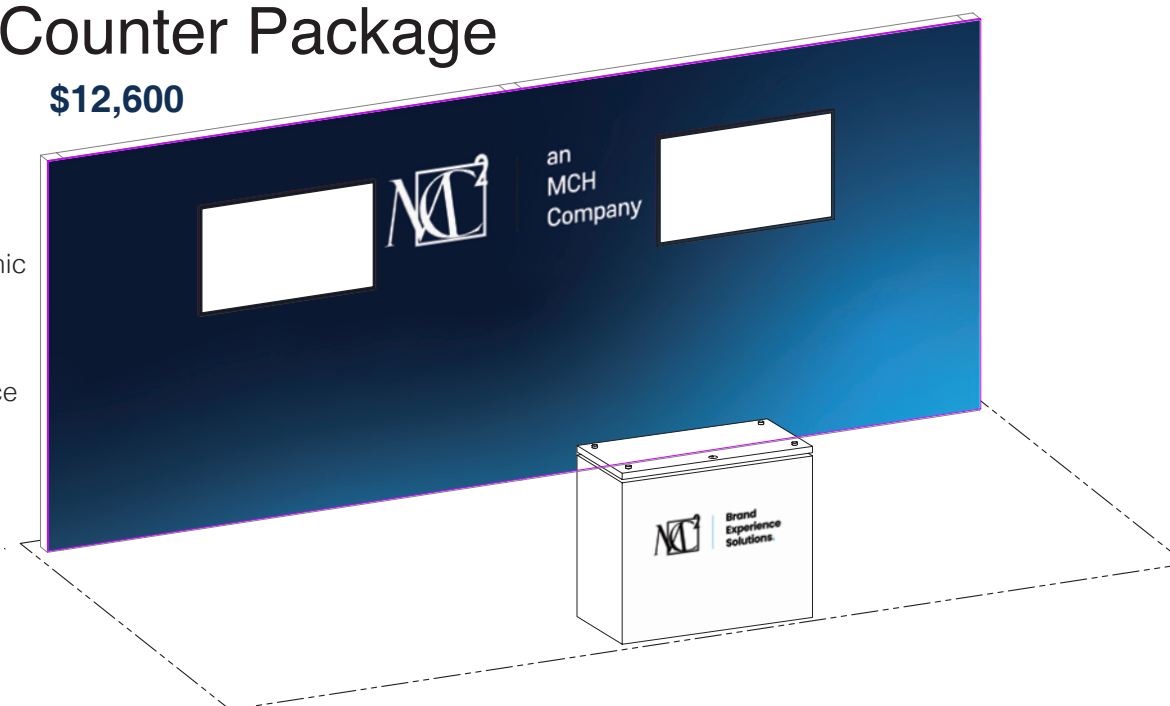

10x10 Backwall & Counter Package

\$9,800

Includes:

- 10x10 Backwall
- 2x4 (shown) or 2x6 Counter
- SEG backwall print (front only)
- Printed or die cut vinyl counter graphic
- Carpet

Notes:

Example shown in 10x10 booth space

For All Packages:

Other rental furniture options available
Carpet is required for all exhibit spaces
AV available through Backstage Productions

20x20 Backwall & Counter Package

\$13,500

Includes:

- 20 x10 Backwall
- 2x4 or 2x6 (shown) Counter
- SEG backwall prints (front & back)
- Printed or die cut vinyl counter graphic
- Carpet

Notes:

Example shown in 20x20 booth space

10x20 Backwall & Counter Package

\$12,600

Includes:

- 10x10 Backwall
- 2x4 (shown) or 2x6 Counter
- SEG backwall print (front only)
- Printed or die cut vinyl counter graphic
- Carpet

Notes:

Example shown in 10x20 booth space

Contact Information

For more information, including other rental options, pricing, availability or custom solutions, contact:

Anne Phillips

aphillips@mc-2.com

678-398-2650