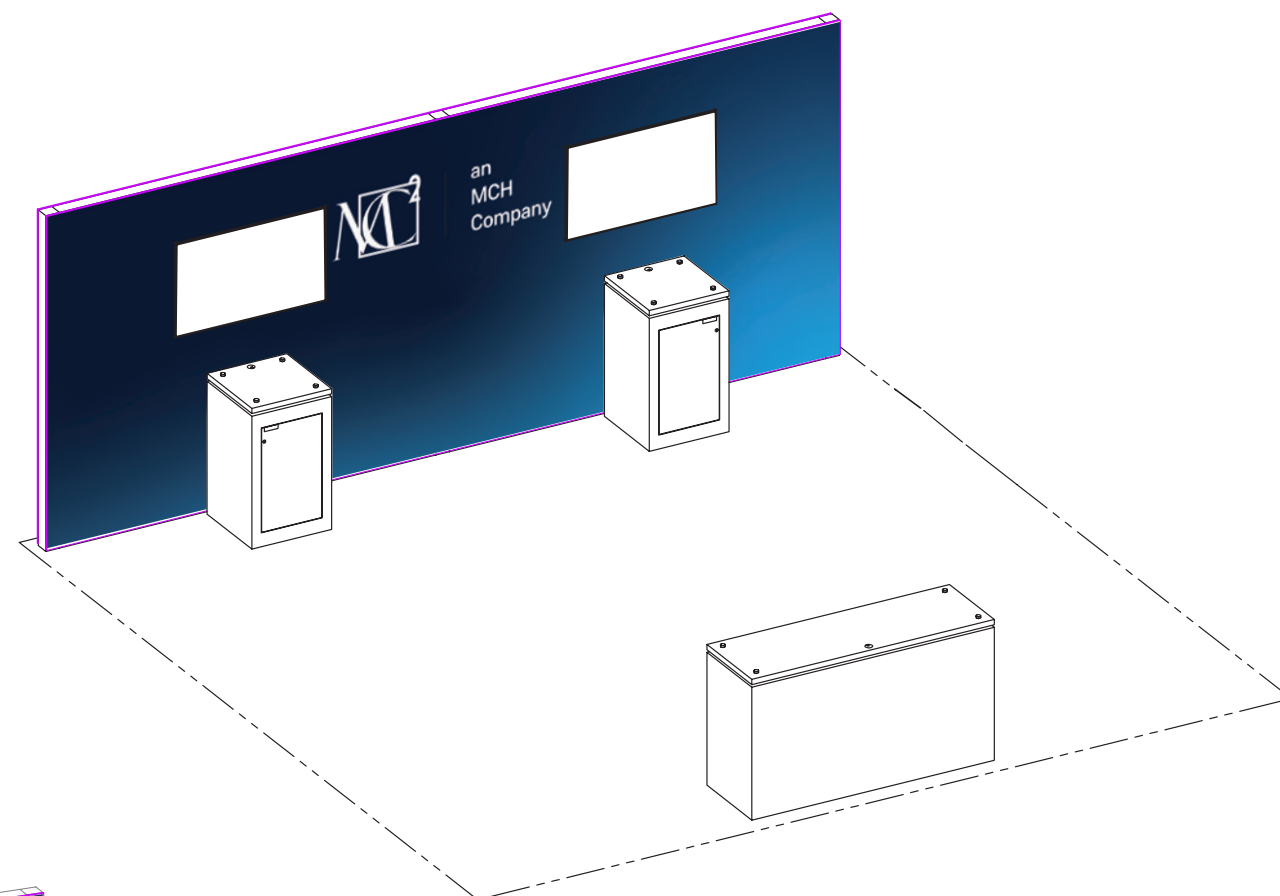

10x10 Backwall & Counter Package

\$9,800

Includes:

- 10x10 Backwall
- 2x4 (shown) or 2x6 Counter
- SEG backwall print (front only)
- Printed or die cut vinyl counter graphic
- Carpet

Notes:

Example shown in 10x10 booth space

For All Packages:

Other rental furniture options available
Carpet is required for all exhibit spaces
AV available through Backstage Productions

20x20 Backwall & Counter Package

\$13,500

Includes:

- 20 x10 Backwall
- 2x4 or 2x6 (shown) Counter
- SEG backwall prints (front & back)
- Printed or die cut vinyl counter graphic
- Carpet

Notes:

Example shown in 20x20 booth space

10x20 Backwall & Counter Package

\$12,600

Includes:

- 10x10 Backwall
- 2x4 (shown) or 2x6 Counter
- SEG backwall print (front only)
- Printed or die cut vinyl counter graphic
- Carpet