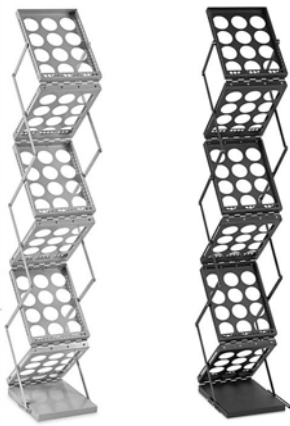

6 Pocket Literature Stand
Silver or Black
10.75"L x 14.25"D x 58"H